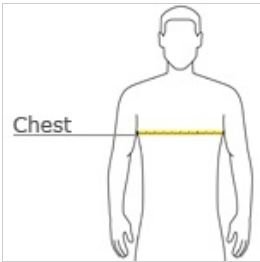

Tagless® 100% Cotton T-Shirt with Pocket. 5590

- 6-ounce, 100% ComfortSoft® cotton
- 99/1 cotton/poly (Ash)
- 90/10 cotton/poly (Light Steel)
- Lay-flat collar
- Tag-free label
- Double-needle coverseamed neck
- Shoulder-to-shoulder taping
- 5-point left chest pocket
- Double-needle sleeves and hem

Please note: This product is transitioning from tagged labels to tag-free and orders may contain a combination of both.

front

back

HOW TO MEASURE

CHEST

With arms down at sides, measure around the upper body, under arms and over the fullest part of the chest.

SIZE CHART

	S	M	L	XL	2XL	3XL
Chest	34-36	38-40	42-44	46-48	50-52	54-56

COLOR INFORMATION

Ash
PMS HEATHERED

Black
PMS BLACK 6 C

Deep Forest
PMS 5535 C

Deep Red
PMS 207 C

Deep Royal
PMS 662 C