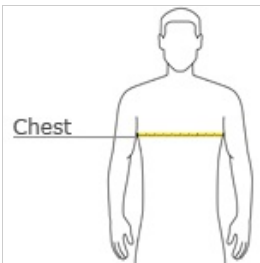

## BELLA+CANVAS® Unisex Sponge Fleece Drop Shoulder Sweatshirt. BC3945

- Retail fit
- Tear-away label
- Dropped shoulders
- Side seamed
- Rib knit cuffs and hem
- 7-ounce, 52/48 Airlume combed and ring spun cotton/poly fleece, 32 singles

### HOW TO MEASURE

#### CHEST

With arms down at sides, measure around the upper body, under arms and over the fullest part of the chest.