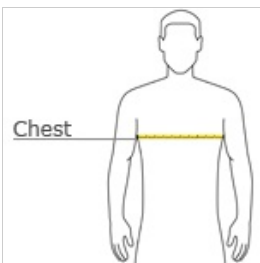

- 3.8-ounce, 100% polyester with PosiCharge technology
- Removable tag for comfort and relabeling
- Set-in sleeves

*Given the extreme heat required for sublimation, please consult with your decorator. It is highly recommended to sample test product by color before production.*

### HOW TO MEASURE

#### CHEST WIDTH

Measure under the arm and around the fullest part of the chest with arms down, keeping tape horizontal.