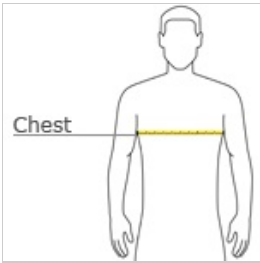

Sport-Tek® Youth PosiCharge® Classic Mesh Reversible Tank. YST500

A moisture-wicking tank with open-hole mesh for a classic look and PosiCharge technology for improved color-fastness.

- 3.6-ounce, 100% polyester mesh with PosiCharge technology
- White mesh reverse
- Double-layer construction with open, individually hemmed layers for easy decoration

CARE INSTRUCTIONS

Machine wash color with like colors. Do not use fabric softener. Do not bleach. Tumble dry low. Remove promptly. Cool iron if needed. Do not dry clean.

HOW TO MEASURE

CHEST WIDTH

Measure under the arm and around the fullest part of the chest with arms down, keeping tape horizontal.

SIZE CHART

	XS	S	M	L	XL
Size	4	6/8	10/12	14/16	18/20
Chest	25-26	26-28	28-30	30-32	32-35

COLOR INFORMATION

										
Black PMS NTR BLACK	Carolina Blue PMS 646C	Deep Orange PMS 173C	Forest Green PMS 5605C	Iron Grey/ White	Kelly Green PMS 554C	Maroon PMS 7645C	Purple PMS 7680C	True Navy PMS 532C	True Red PMS 7620C	True Royal PMS 2757C